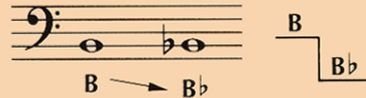

BASS CLEF

FLAT

KEY SIGNATURE

A flat (b) lowers the pitch of a note one half step. It remains in effect for the entire measure.

Key signatures change certain notes throughout a piece of music. This key signature means play all B's as B flats, all E's as E flats, and all A's as A flats.